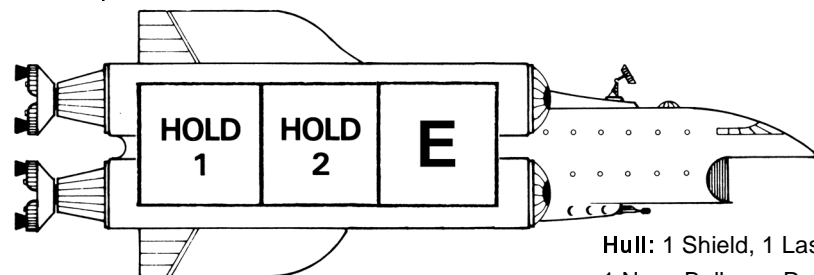

Torch-Scout

Roll 1, use 1x3

Cost: \$60
Trade-in: \$30

Hull: 1 Shield, 1 Laser, 1 Nova Ball, any Relics

Torch-Clipper

Roll 1, use 1x4

Cost: \$120
Trade-in: \$60

Hull: 1 Shield, 1 Laser,
1 Nova Ball, any Relics