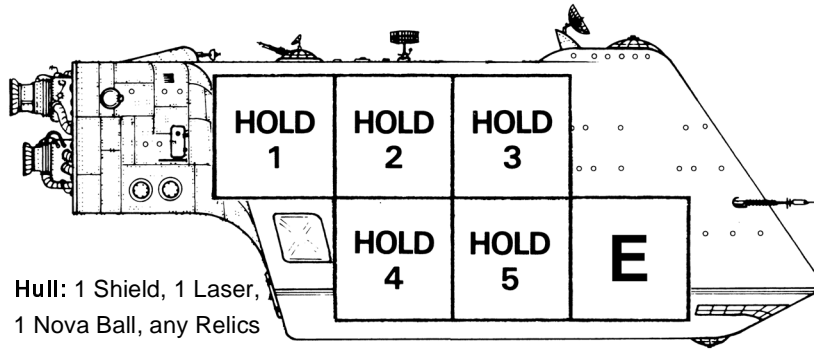

Torch-Freighter

Roll 1, use 1x2

Cost: \$300
Trade-in: \$150

Hull: 1 Shield, 1 Laser,
1 Nova Ball, any Relics

Torch-Transport

Roll 1, use 1x3

Cost: \$240
Trade-in: \$120

Hull: 1 Shield, 1 Laser,
1 Nova Ball, any Relics