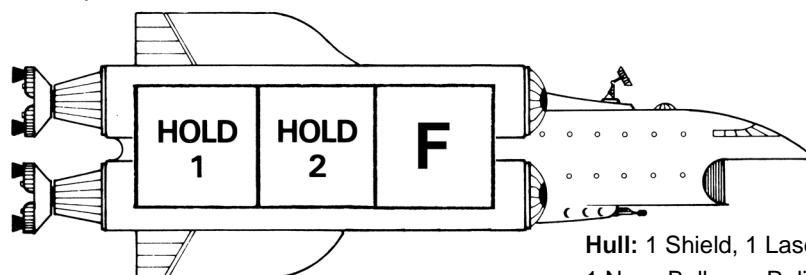

Scow-Scout

Roll 4, use 2

Cost: \$60
Trade-in: \$30

Hull: 1 Shield, 1 Laser, 1 Nova Ball, any Relics

Scow-Clipper

Roll 4, use 3

Cost: \$120
Trade-in: \$60

Hull: 1 Shield, 1 Laser,
1 Nova Ball, any Relics