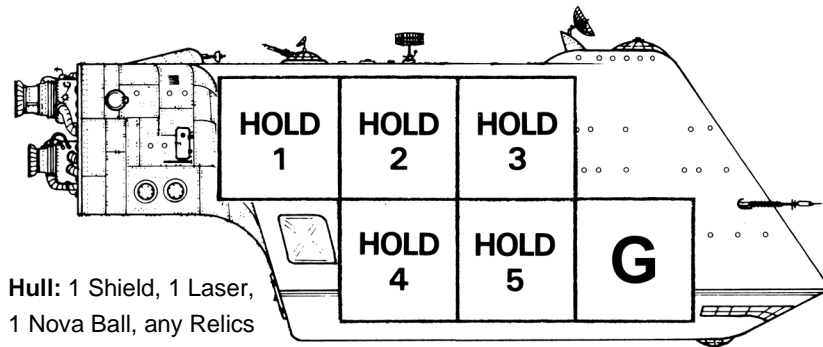

Scow-Freighter

Roll 4, use 1

Cost: \$300
Trade-in: \$150

Hull: 1 Shield, 1 Laser,
1 Nova Ball, any Relics

Scow-Transport

Roll 4, use 2

Cost: \$240
Trade-in: \$120

Hull: 1 Shield, 1 Laser,
1 Nova Ball, any Relics