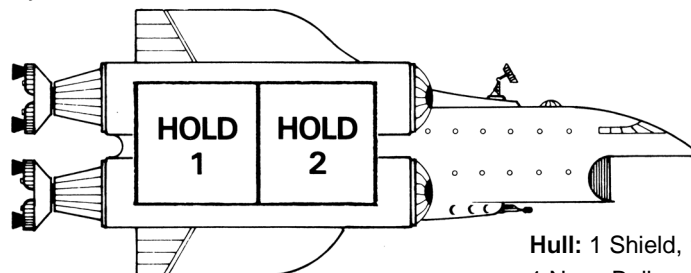

Rocket-Scout

Roll 2, use 1x4

Cost: \$60
Trade-in: \$30

Hull: 1 Shield, 1 Laser, 1 Nova Ball, any Relics

Rocket-Clipper

Roll 3, use 1x3

Cost: \$120
Trade-in: \$60

Hull: 1 Shield, 1 Laser,
1 Nova Ball, any Relics