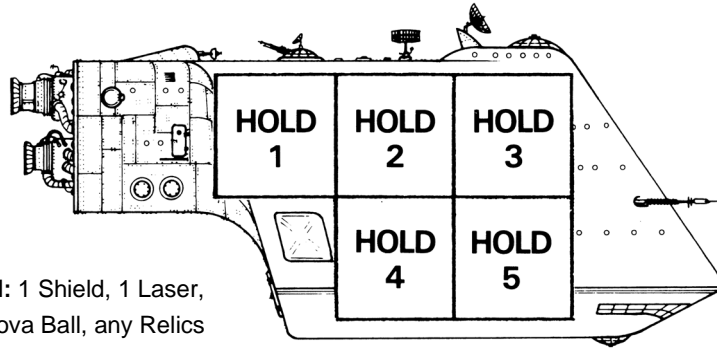

Rocket-Freighter

Roll 1, use 1x3

Cost: \$300
Trade-in: \$150

Hull: 1 Shield, 1 Laser,
1 Nova Ball, any Relics

Rocket-Transport

Roll 2, use 1x4

Cost: \$240
Trade-in: \$120

Hull: 1 Shield, 1 Laser,
1 Nova Ball, any Relics