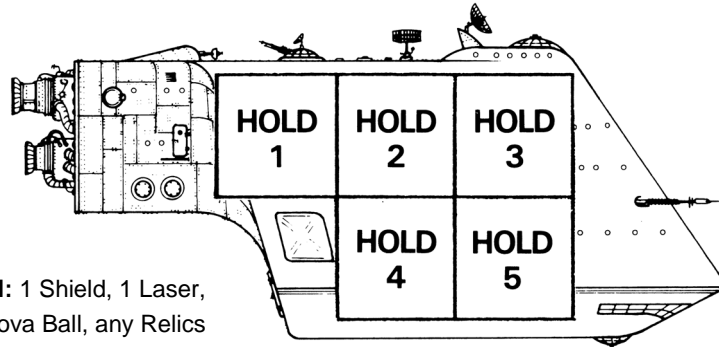

# Freighter

Roll 2, use all

Cost: \$300  
Trade-in: \$150

Hull: 1 Shield, 1 Laser,  
1 Nova Ball, any Relics