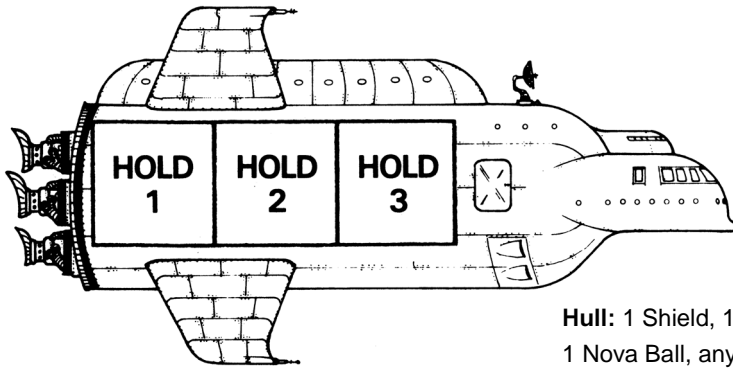

Fast-Transport

Roll 2, Double 1

Cost: $240
Trade-in: $120

Hull: 1 Shield, 1 Laser,
1 Nova Ball, any Relics