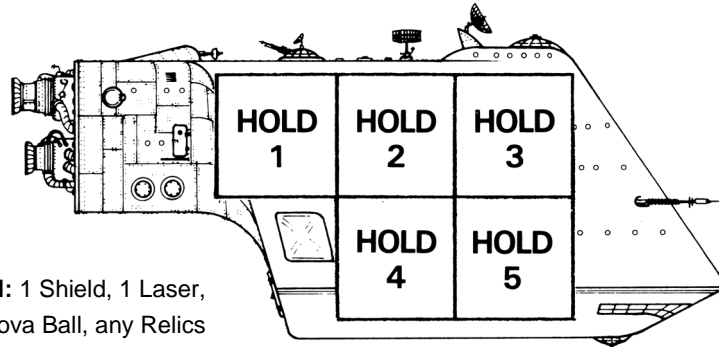

Fast-Freighter

Roll 2, use 1x2

Cost: $300
Trade-in: $150

Hull: 1 Shield, 1 Laser,
1 Nova Ball, any Relics