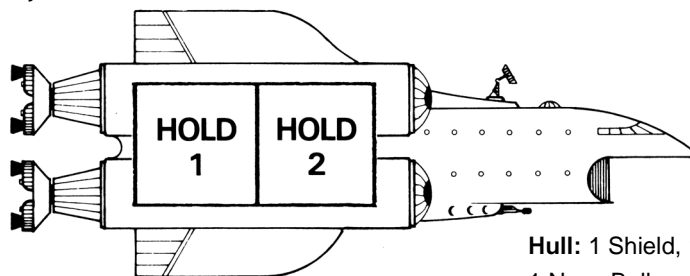

Fast-Clipper

Roll 3, Double 1

Cost: $120
Trade-in: $60

Hull: 1 Shield, 1 Laser,
1 Nova Ball, any Relics