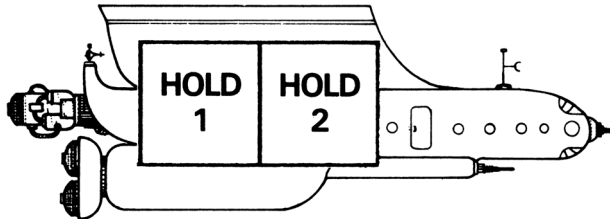

Fast-Scout

Roll 2, Double 1

Cost: $60
Trade-in: $30

Hull: 1 Shield, 1 Laser, 1 Nova Ball, any Relics